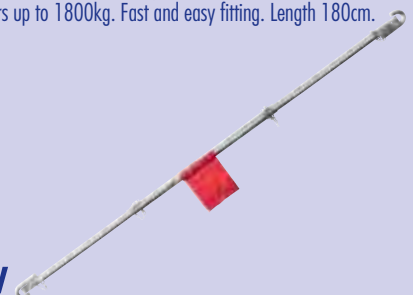

0178715
DRAG ROD 1800kg
For cars up to 1800kg. Fast and easy fitting. Length 180cm.

TUV